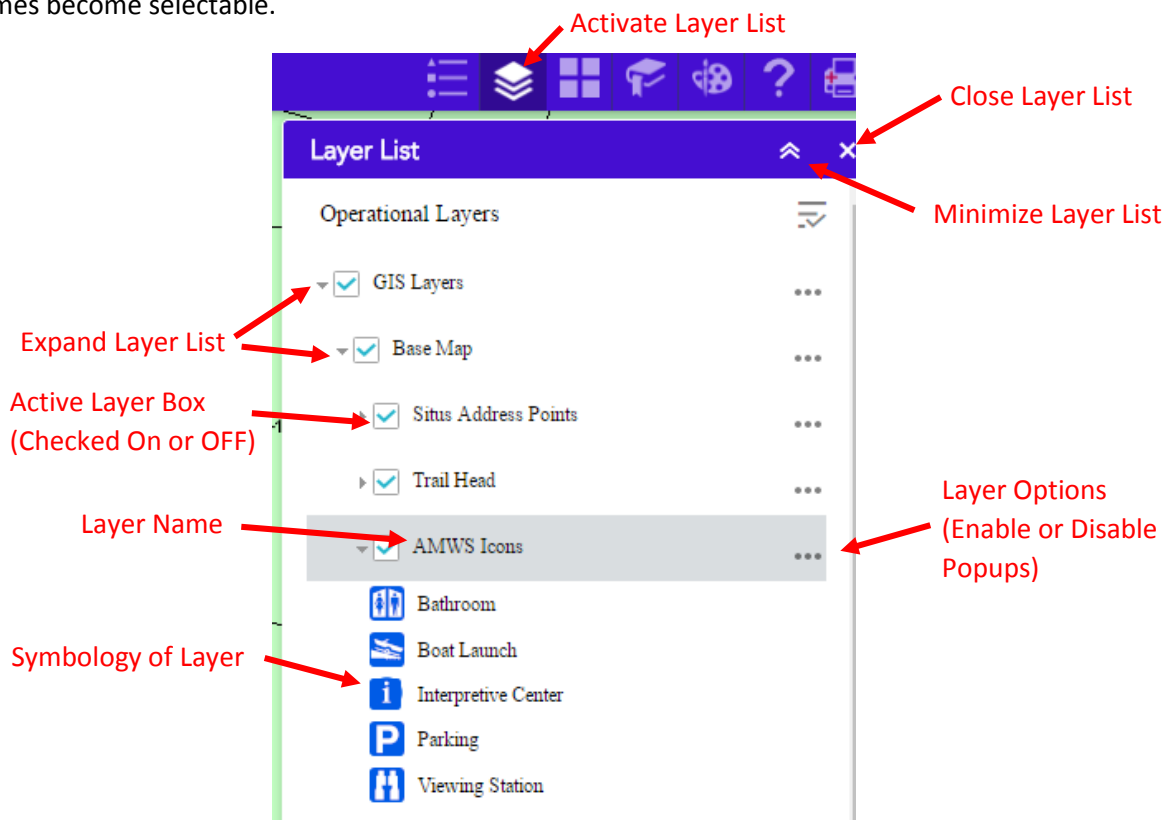

Access City of Arcata Parcel Finder

https://gis01.cityofarcata.org/web/COA_Parcel_finder/

1. Map User Interface

2. Basic Navigation

Zooming can be controlled several ways. Using the zoom “+/-” tools in the upper left hand corner or by scrolling the mouse wheel up or down. To return to the initial extent use the Home button. Map navigation is accomplished by using the following mouse or keyboard controls:

- Click and drag to PAN
- SHIFT + Click to Recenter
- SHIFT + Drag to ZOOM IN
- SHIFT + CTRL + Drag to ZOOM OUT
- Mouse Scroll Forward to ZOOM IN
- Mouse Scroll Backward to ZOOM OUT
- Use “Arrow keys” or “Click and Drag” to PAN
- + key to zoom in a level
- - key to zoom out a level
- Double Click to Center and Zoom in

3. Layer List Control

The Layer list controls what layers are displayed on the map. Each layer can be expanded to show the symbology or legend element. Within the layer control you can also Disable/Enable Pop ups. If a layer is greyed-out and not selectable that means that layer is not available at that scale level. Zoom in till layer becomes become selectable.