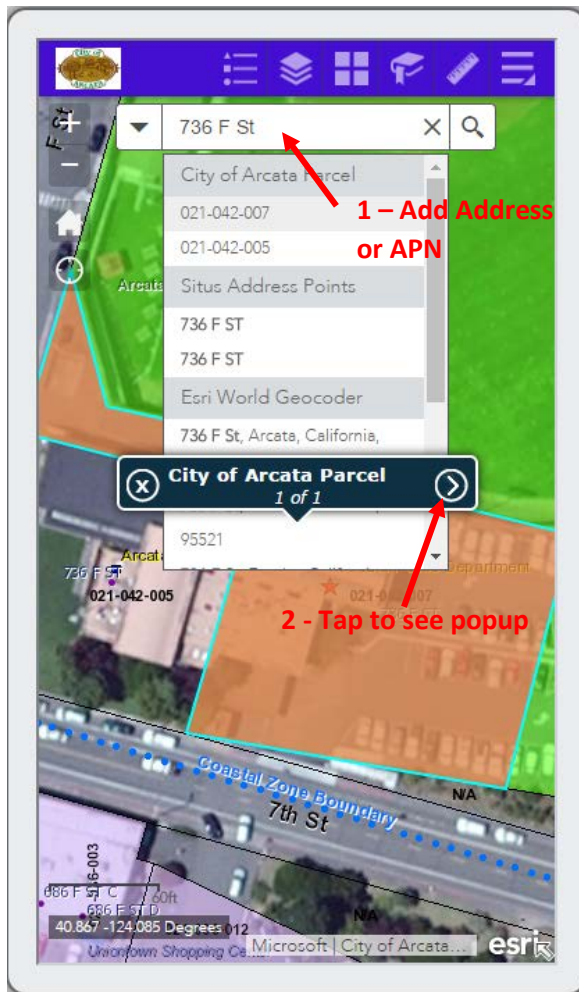

Access City of Arcata Parcel Finder

https://gis01.cityofarcata.org/web/COA_Parcel_finder/

1. Map User Interface

2. Basic Navigation

Zooming can be controlled several ways. Using the zoom “+/-” tools in the upper left hand corner or by scrolling the mouse wheel up or down. To return to the initial extent use the Home button. Map navigation is accomplished by using the following mouse or keyboard controls:

Format for address search is 500 7th St. (Please abbreviate Street type, ie "St" instead of "Street". Click the "Search Button" or hit enter on keyboard.

When a search locates a address or APN, the map zooms to the search critia and populates a popup box with parcel attributes and hyperlinks.

Link #1: [City of Arcata Property Report](#)

Link #2: [Humboldt County Assessor Parcel Map](#)

Link #3: [Google maps](#)

Method #2 - Browse parcel attributes by clicking desired parcel

This is good method if you don't know the parcel address or APN. Zoom in to the desired area and click on a parcel or site address point to view the parcel attributes and links.

How to search for City of Arcata parcel (Mobile Device)

Tools and methods are the same as the desktop version but with one additional step to view the popup.

Example: Iphone 6s

Popup Results