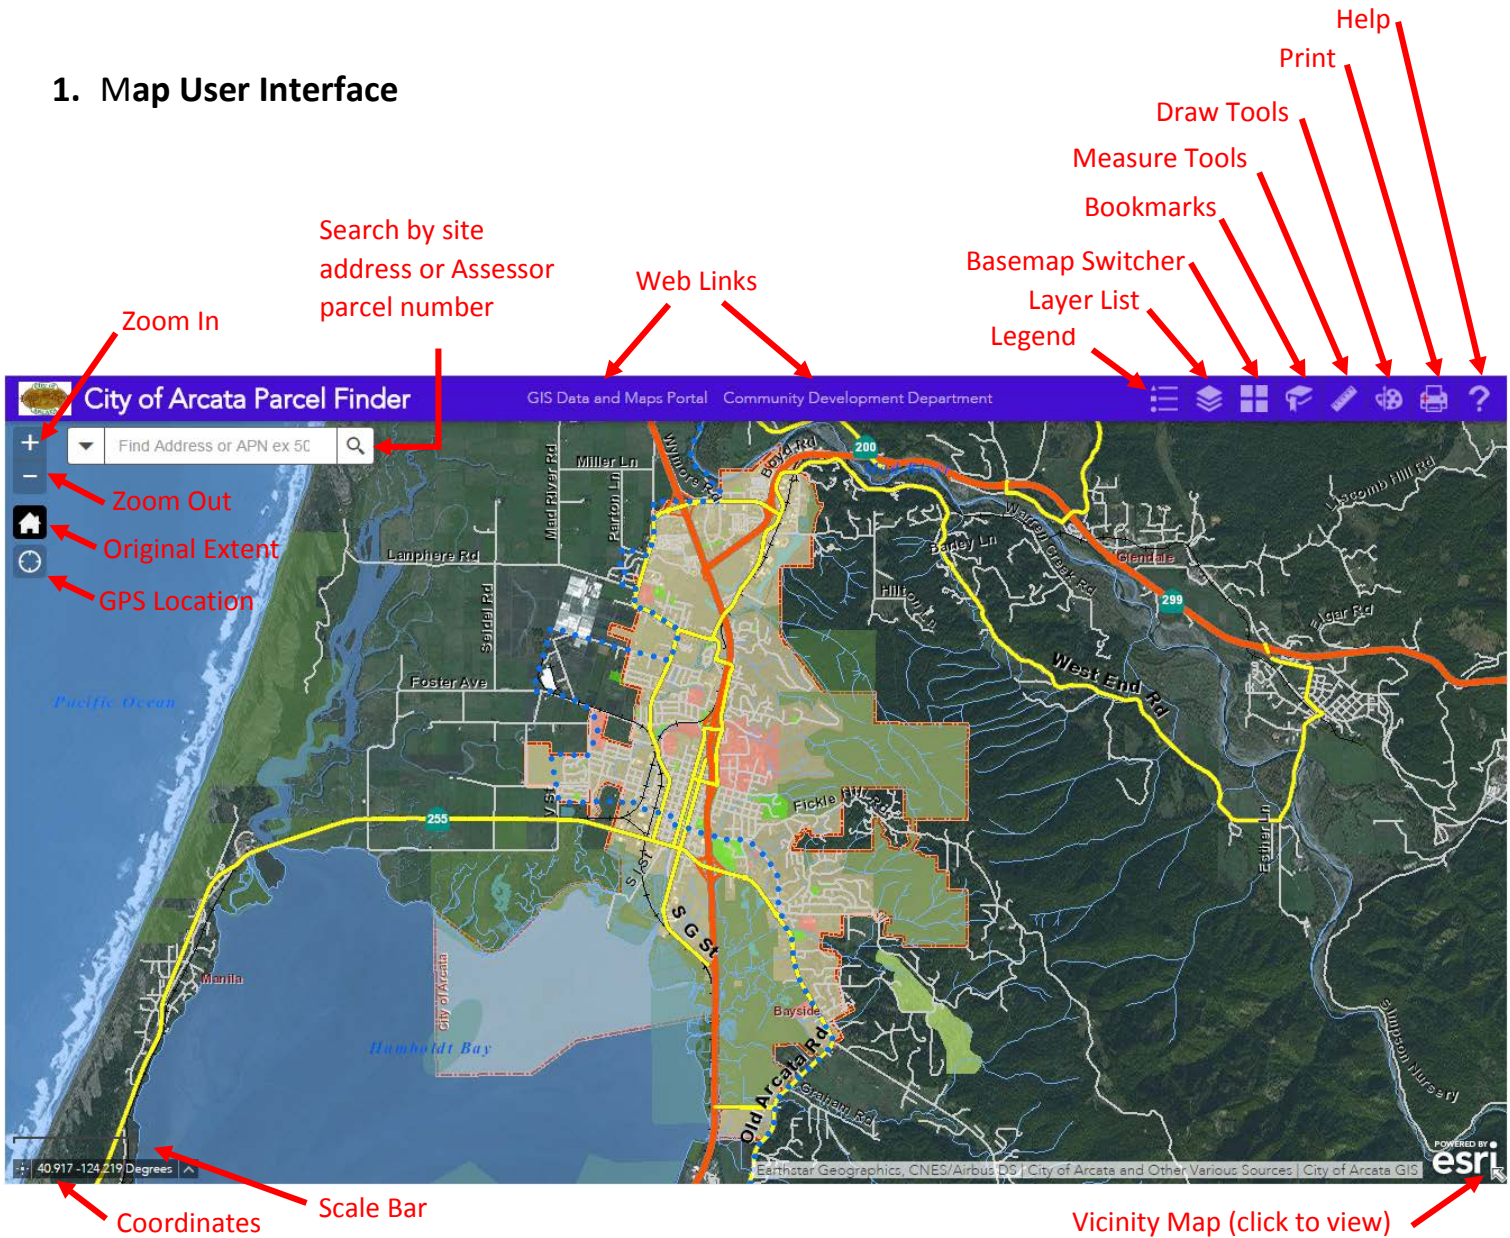

CITY OF ARCATA

Environmental Services Department - GIS

City of Arcata's Parcel Finder Map Application Help Guide

11/4/2016

Topics Covered

1. User interface	2
2. Basic Navigation	3
3. Layer List Control	3
4. Searching by Address or APN and viewing parcel attributes (Desktop)	4
5. Searching by Address or APN and viewing parcel attribute (Mobile Device)	5

Access City of Arcata Parcel Finder

https://gis01.cityofarcata.org/web/COA_Parcel_finder/

1. Map User Interface

2. Basic Navigation

Zooming can be controlled several ways. Using the zoom “+/-” tools in the upper left hand corner or by scrolling the mouse wheel up or down. To return to the initial extent use the Home button. Map navigation is accomplished by using the following mouse or keyboard controls:

3. Layer List Control

The Layer list controls what layers are displayed on the map. Each layer can be expanded to show the symbology or legend element. Within the layer control you can also Disable/Enable Pop ups. If a layer is greyed-out and not selectable that means that layer is not available at that scale level. Zoom in till layer becomes become selectable.