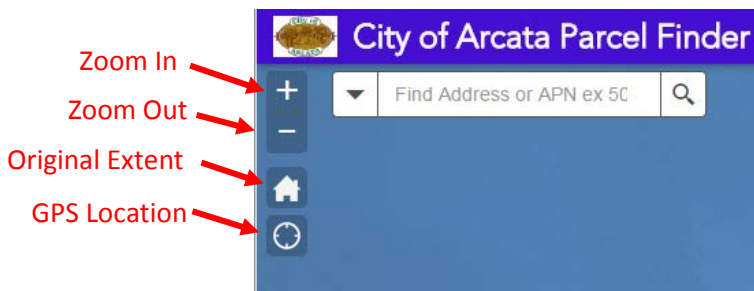

CITY OF ARCATA

Environmental Services Department - GIS

City of Arcata's Parcel Finder Map Application Help Guide

11/4/2016

Topics Covered

1. User interface	2
2. Basic Navigation	3
3. Layer List Control	3
4. Searching by Address or APN and viewing parcel attributes (Desktop)	4
5. Searching by Address or APN and viewing parcel attribute (Mobile Device)	5

Access City of Arcata Parcel Finder

https://gis01.cityofarcata.org/web/COA_Parcel_finder/

1. Map User Interface

2. Basic Navigation

Zooming can be controlled several ways. Using the zoom “+/-” tools in the upper left hand corner or by scrolling the mouse wheel up or down. To return to the initial extent use the Home button. Map navigation is accomplished by using the following mouse or keyboard controls: