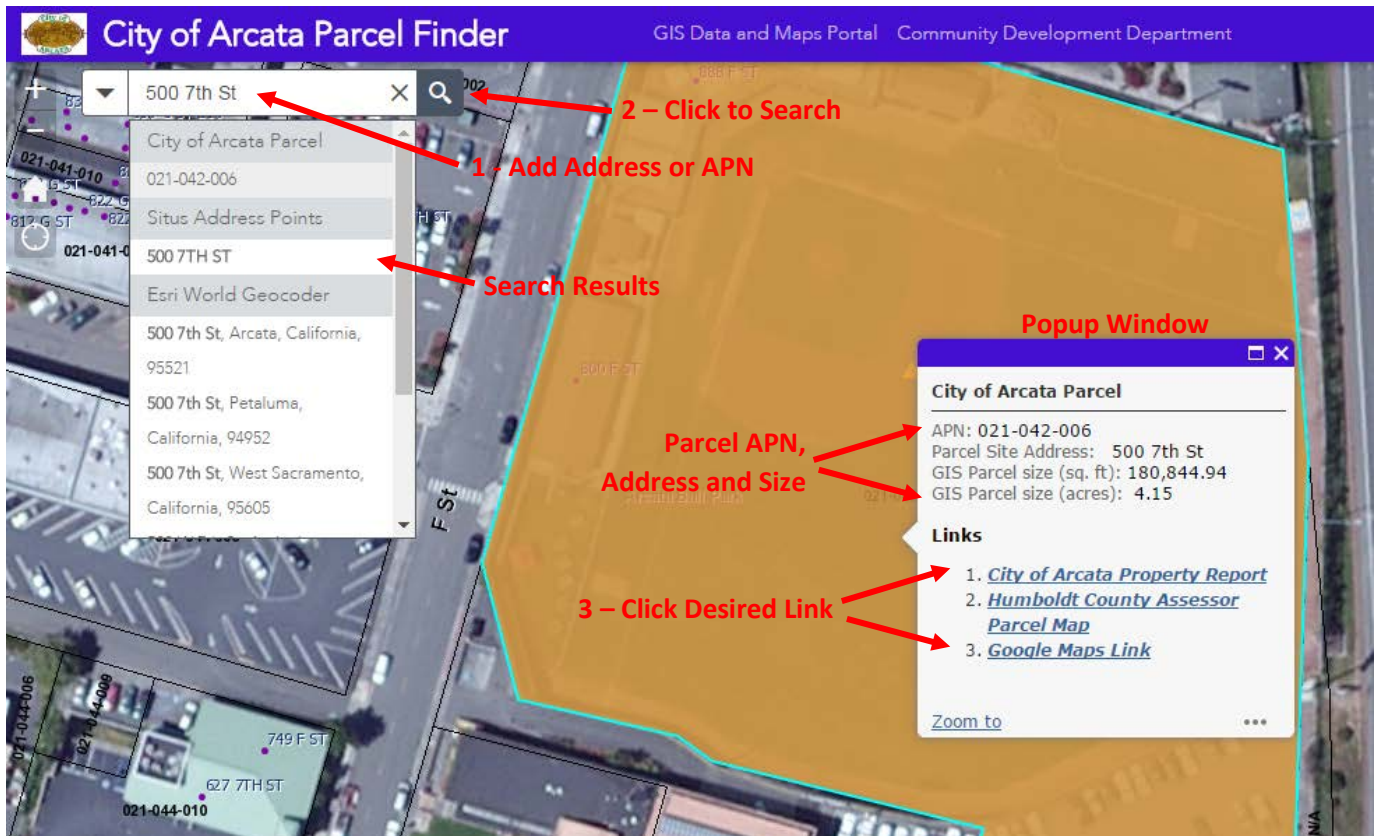

4. How to search for City of Arcata parcel (Desktop Computer)

Method #1 - Enter Parcel Assessor Parcel Number (APN) or Address in search window

Format for Assessor Parcel Number is 503-202-004. You can also do partial search like 503-202.

Format for address search is 500 7th St. (Please abbreviate Street type, ie "St" instead of "Street". Click the "Search Button" or hit enter on keyboard.

When a search locates a address or APN, the map zooms to the search critia and populates a popup box with parcel attributes and hyperlinks.

Link #1: [City of Arcata Property Report](#)

Link #2: [Humboldt County Assessor Parcel Map](#)

Link #3: [Google maps](#)

Method #2 - Browse parcel attributes by clicking desired parcel

This is good method if you don't know the parcel address or APN. Zoom in to the desired area and click on a parcel or site address point to view the parcel attributes and links.