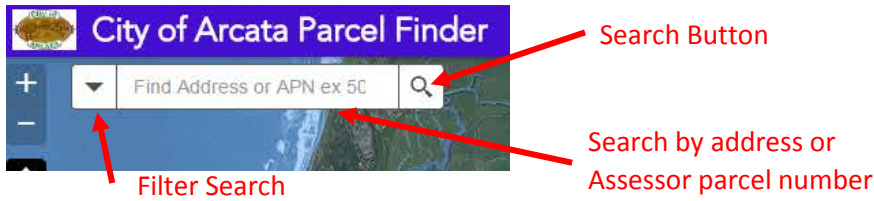

4. How to search for City of Arcata parcel (Desktop Computer)